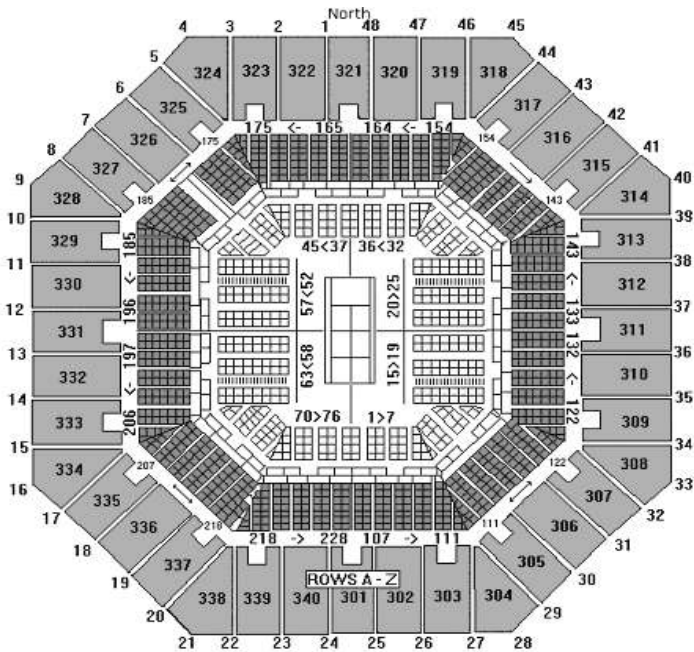

GATE	ROW	SEAT
A	1	1

Sports Empire™

SPORTS & SPECIAL EVENT PACKAGES

41st US Tennis Open Flushing Meadows, New York

TOURNAMENT DATES: AUGUST 25-SEPTEMBER 7, 2008
CUSTOMIZE YOUR PACKAGE FOR THE SESSIONS YOU'D LIKE TO ATTEND!

(All prices shown are per person per night based on double occupancy)

1. Accommodations at the Hilton Garden Inn Times Square (Two night minimum)
   - Upper Level tickets for Day and/or Night sessions
   - Roundtrip Airport Transfers via Super Shuttle
   - Extra night rates (no tournament ticket) are $250 per person based on double occupancy
   - Breakfast each morning
   - All state and local taxes
2. Note – Revised June 15, 2008: Add $50 per person/night for Sept. 2-5.

	Opening Week	Opening Weekend	Finals Week	Finals Weekend
	Monday August 25th	Friday August 29th	Monday September 1st	Friday 5th Day Session
Day or Night Session →	$495	$650	$695	$1000
Both Sessions →	$650	$895	$895	N/A
	Tuesday August 26th	Saturday August 30th	Tuesday September 2nd	Saturday 6th Both Sessions
Day or Night Session →	$495	$650	$750	$1295
Both Sessions →	$650	$895	$950	$1995
	Wednesday August 27th	Sunday August 31st	Wednesday September 3rd	Sunday 7th Day Session
Day or Night Session →	$495	$650	$750	$1295
Both Sessions →	$650	$895	$950	N/A
	Thursday August 28th		Thursday September 4th	
Day or Night Session →	$495		$750	
Both Sessions →	$650		$950	

Upper (300) Level Tickets Included in Package

Upgrades for Monday-Wednesday, August 25-27:

- Loge – Add $200 Per Session
- Courtside – Add $400 Per Session

Upgrades for Thursday-Friday, August 28-29:

- Loge – Add $350 Per Session
- Courtside – Add $600 Per Session

Upgrades for Saturday-Friday, August 30- September-5

- Loge – Add $400 Per Session
- Courtside – Add $900 Per Session

Upgrades for Saturday, September 6:

- (Men's Semi-Finals Day/Women's Final Night)
- Loge – Add $550 Per Session
- Courtside – Add $1550 Per Session

Upgrades for Sunday, September 7:

- (Men's Final)
- Loge – Add $750
- Courtside – Add $2200