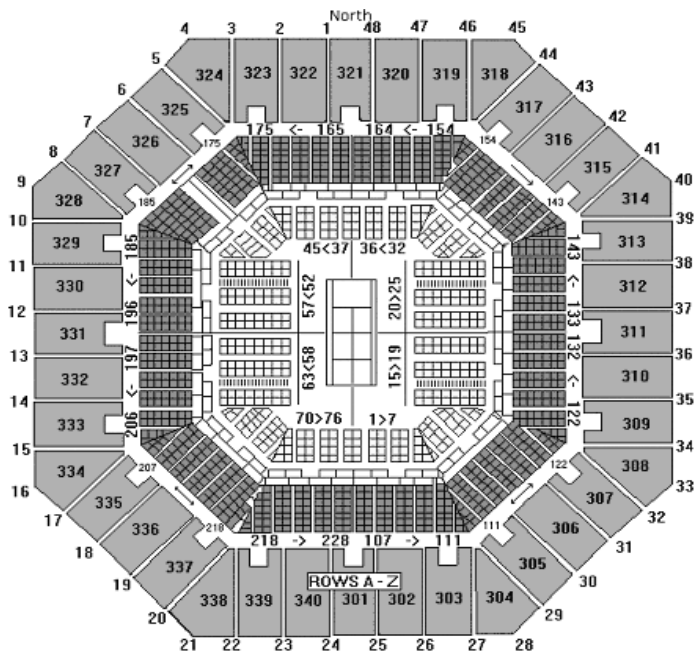

US Open Tennis Flushing Meadows, New York

TOURNAMENT DATES: AUGUST 29-SEPTEMBER 11, 2016
CUSTOMIZE YOUR PACKAGE FOR THE SESSIONS YOU'D LIKE TO ATTEND!

(All prices shown are per person per night based on double occupancy)

- Accommodations at the Hilton Garden Inn – West 35th Street or similar (Two night minimum)
- Upper Level tickets for Day and/or Night sessions • Breakfast each morning
- Roundtrip Airport Transfers via Super Shuttle • All state and local taxes
- Extra night rates (no tournament ticket) are From $225 per person based on double occupancy

	Opening Week	Opening Weekend	Finals Week	Finals Weekend
	Monday August 29th	Friday September 2nd	Monday September 5th	Friday 9th Day Session
Day or Night Session →	$595	$725	$750	$1350
Both Sessions →	$750	$995	$1050	N/A
	Tuesday August 30th	Saturday September 3rd	Tuesday September 6th	Saturday 10th Day Session
Day or Night Session →	$595	$725	$850	$1150
Both Sessions →	$750	$995	$1150	N/A
	Wednesday August 31st	Sunday September 4th	Wednesday September 7th	Sunday 11th Day Session
Day or Night Session →	$595	$725	$850	$1595
Both Sessions →	$750	$995	$1150	N/A
	Thursday September 1st		Thursday 8th Night Session	
Day or Night Session →	$595		N/A	
Both Sessions →	$750		$1095	

Upper (300) Level Tickets Included in Package

Upgrades for Monday August 29th - Thursday September 1st

- Loge – Add From $200 Per Session
- Courtside – Add From $400 Per Session

Upgrades for Friday September 2nd - Sunday September 4th

- Loge – Add From $350 Per Session
- Courtside – Add From $600 Per Session

Upgrades for Monday September 5th - Wednesday September 7th

- Loge – Add From $500 Per Session
- Courtside – Add From $1000 Per Session

Upgrades for Thursday September 8th/Saturday September 10th

(Women's Semifinals/Women's Final)

- Loge – Add From $750 Per Session
- Courtside – Add From $1500 Per Session

Upgrades for Friday September 9th/Sunday September 11th

(Men's Semifinals/Men's Final)

- Loge – Add From $1500
- Courtside – Add From $3500